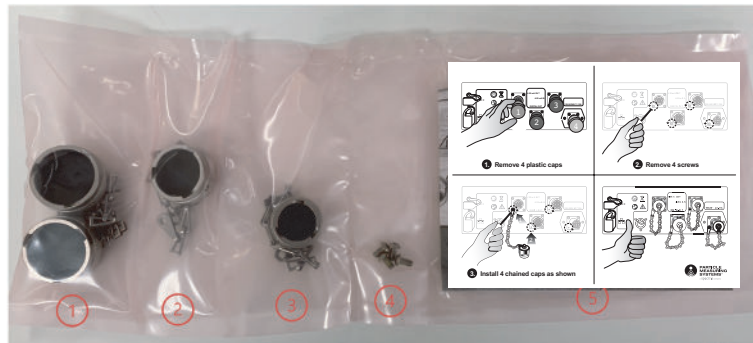

IsoAir Pro-Plus Accessories

Wifi Antenna

PN 1000025757

FRU kit all caps and chains PN 1000026650

Size 10 cap with chain PN 1000025826

Size 12 cap with chain PN 1000025827

Size 14 cap with chain PN 1000025828