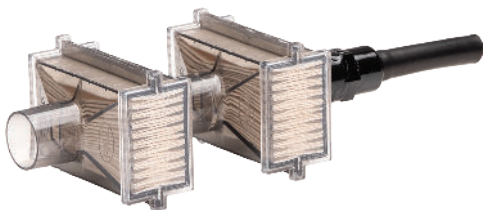

## Common Accesories

**Mounting Bracket  
with NFC tag**

PN 1000025602

**ISP Cap and Chain**

PN 1000026636

**O-ring for ISP  
10pk O-ring**

PN 1000023803

PN 1000026639

## Common Accesories

**ISP 10 Stainless Steel Extension** PN 1000025589

**Note:**

This is a custom 10cm extension that is pre-welded. Comprised of stainless steel tubing and below part numbers: inlet fitting and inlet adaptor.